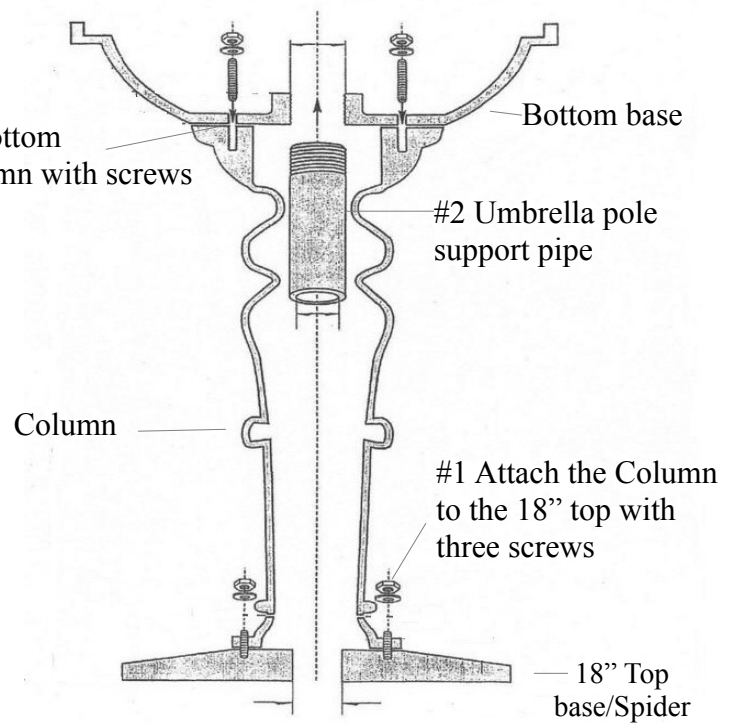

Model 4624 x 24" Round Ornate Table Base Installation Diagram Table base assembles upside down

Please email us if you require further information.

Contact:
Tony

www.stablebases.com

Tel: 604.513.9286

sales@stablebases.com