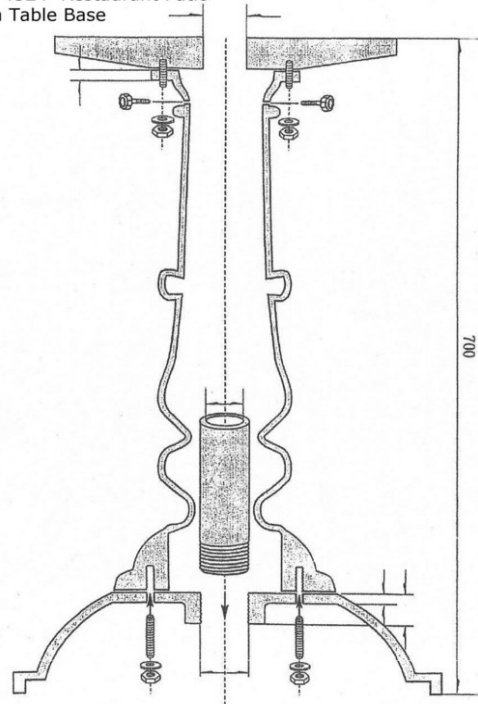

### **Cast Iron Ornate Table Base Model # 4524 x 24" bottom base spread.**

- This base can be installed as an outdoor patio umbrella base.
- Indoor as restaurant table base with very fine ornate design to suit any decor.
- Heavy & strong enough to support granite table top.

This base will accommodate the following table top sizes:

- Round table top up to 42"
- Rectangular table top 1 base up to 36"x 48" 2 bases 36" x 96"
- Weight 63 Lb.
- Height 28" inches.
- Comes in a box complete with all the necessary components & instructions for quick & easy assembly.

Components:

- Bottom base
- Column
- Umbrella pole bottom support pipe.
- 18" Top base (spider)
- Glides (levellers)

For more information & to contact us:

Tel: 604.513.9286

[sales@stablebases.com](mailto:sales@stablebases.com)